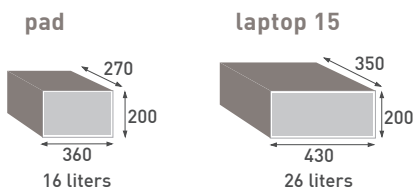

available dimensions

* iButton is an alternative emergency opening method to the traditional mechanical lock.

The iButton system is a more secure option, as it cannot be duplicated, unlike physical keys. Additionally, the administrator can cancel and/or reprogramme the opening permissions for an iButton-equipped safe.

Safes with iButton are especially designed for large establishments and cruise ships.